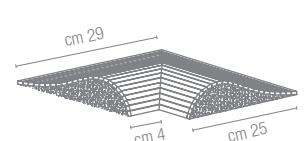

Art. 9668 Pool Wave ▲
cm 25x29 - 9 7/8"x11 1/2"