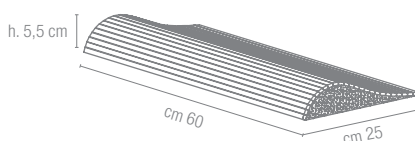

**Art. 9830**  
cm 2x30 - 3/4"x11 3/4"

**Art. 9835 grip**  
cm 3x30 - 1 1/8"x11 3/4"

**Art. 9837 grip**  
cm 3x3 - 1 1/8"x1 1/8"

**Art. 9838 grip**  
cm 5x3x2 - 1 7/8"x1 1/8"x3/4"

**Art. 9660 Pool Wave**  
cm 60x25 - 23 5/8"x9 7/8"