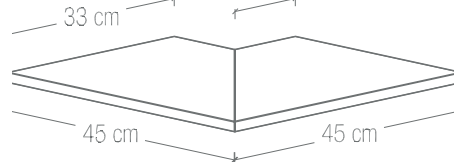

**Gradino Step tread**  
**Nez de marche Stufenplatte**  
cm 45x45 - 17 3/4"x17 3/4"  
cm 30x60 - 11 3/4"x23 5/8"

**Gradone (assemblato)**  
cm 60x33 - 23 5/8"x13"

**Angolare (assemblato)**  
cm 60x33 - 23 5/8"x13"

**Griglia Art. 9883**  
cm 30x40x2 - 11 3/4"x15 3/4"x3/4"

**Griglia angolare Art. 9884** ▲  
cm 30x40x2 - 11 3/4"x15 3/4"x3/4"

**Griglia Art. 9885**  
cm 13x40x2 - 5 1/8"x15 3/4"x3/4"

**Griglia angolare Art. 9886** ▲  
cm 13x40x2 - 5 1/8"x15 3/4"x3/4"

**Art. 9560**  
cm 33x90 - 13" x35 3/8"

**Art. 9567** ▲  
cm 45x45 - 17 3/4"x17 3/4"

**Art. 9568** ▲  
cm 45x45 - 7 3/4"x17 3/4"

**Art. 9833**  
cm 2x2 - 3/4"x3/4"

**Art. 9834**  
cm 5x5x2 - 1 7/8"x1 7/8"x3/4"

**Art. 9830**  
cm 2x30 - 3/4"x11 3/4"

**Art. 9835 grip**  
cm 3x30 - 1 1/8"x11 3/4"

**Art. 9837 grip**  
cm 3x3 - 1 1/8"x1 1/8"

**Art. 9838 grip**  
cm 5x3x2 - 1 7/8"x1 1/8"x3/4"

**Art. 9660 Pool Wave**  
cm 60x25 - 23 5/8"x9 7/8"